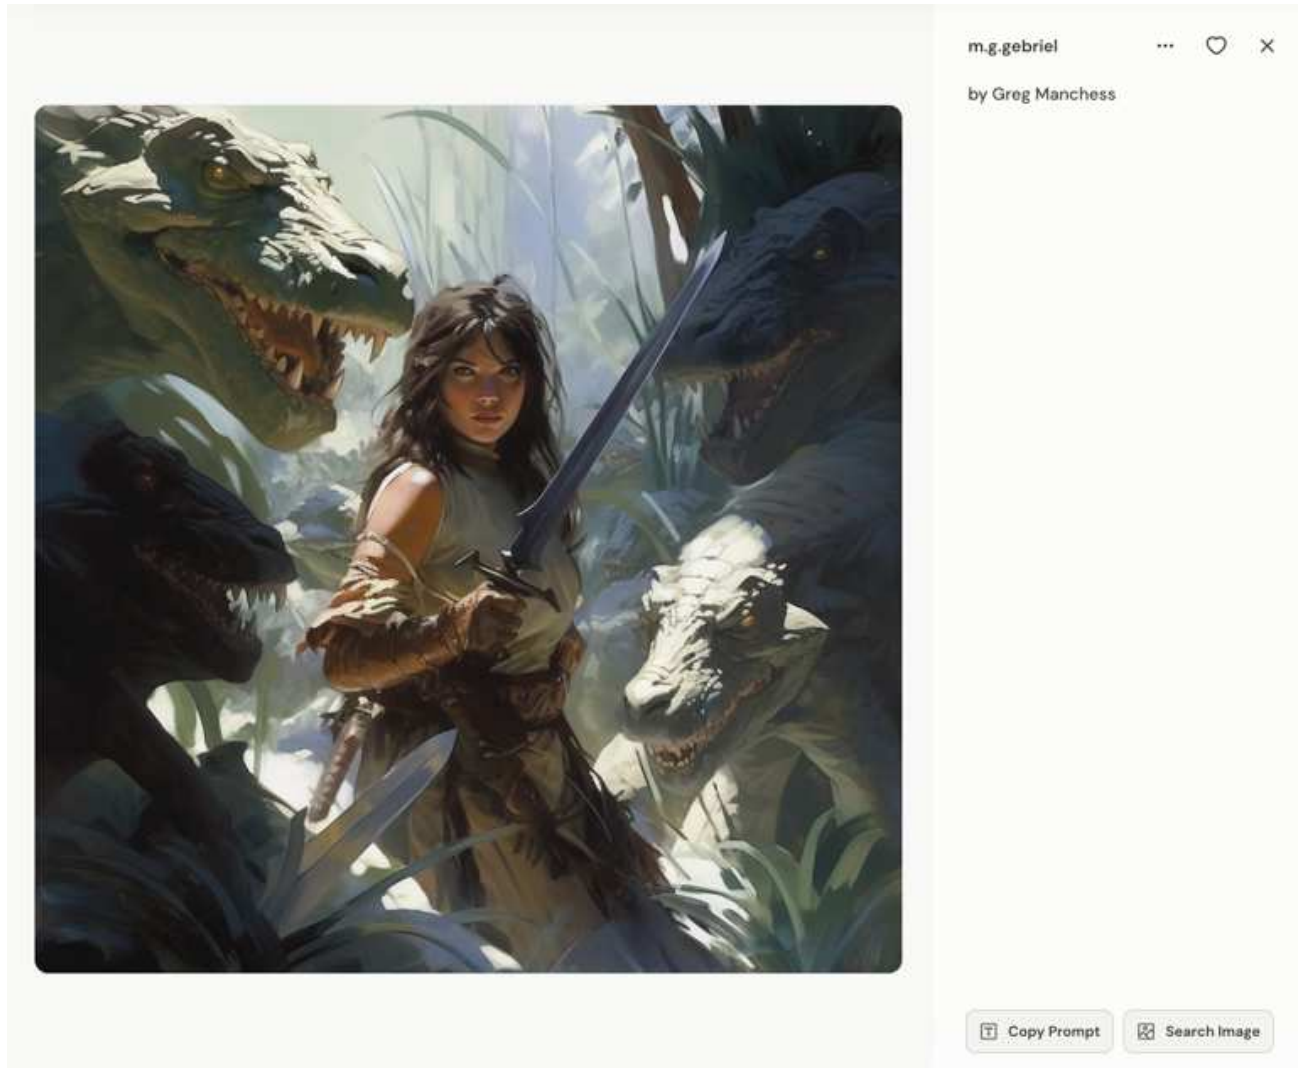

EXHIBIT K

(Midjourney Showcase)

Exhibit K: Midjourney Showcase — p.1

“Gerald Brom” in prompt

kathybishop

the king of fools, creativity takes
courage, negative space for the win,
style of Gerald Brom

style raw

Exhibit K: Midjourney Showcase — p.6

“Gregory Manchess” in prompt

Exhibit K: Midjourney Showcase — p.7

“Gregory Manchess” in prompt

Exhibit K: Midjourney Showcase — p.8

“Gregory Manchess” in prompt

The image shows a full-body AI-generated character sheet for a character named "MICHE GOCTIE GLI CE CANCE". The character is a man with dark hair, wearing a dark trench coat over a white shirt and a dark tie. He is wearing dark sunglasses and has a serious expression. He is holding a handgun in his right hand. The background is a light-colored wall with a grid pattern and some faint text. The character sheet includes a name, a description, and a list of traits.

The image is a digital artwork depicting a woman with long dark hair, wearing a white, long-sleeved, button-up blouse, riding a large, white, bipedal dinosaur-like creature. The creature has a wide, open mouth showing sharp teeth. They are in a snowy, mountainous landscape. In the background, two other riders on dark horses are visible, one on the left and one on the right. The sky is a pale, hazy blue.