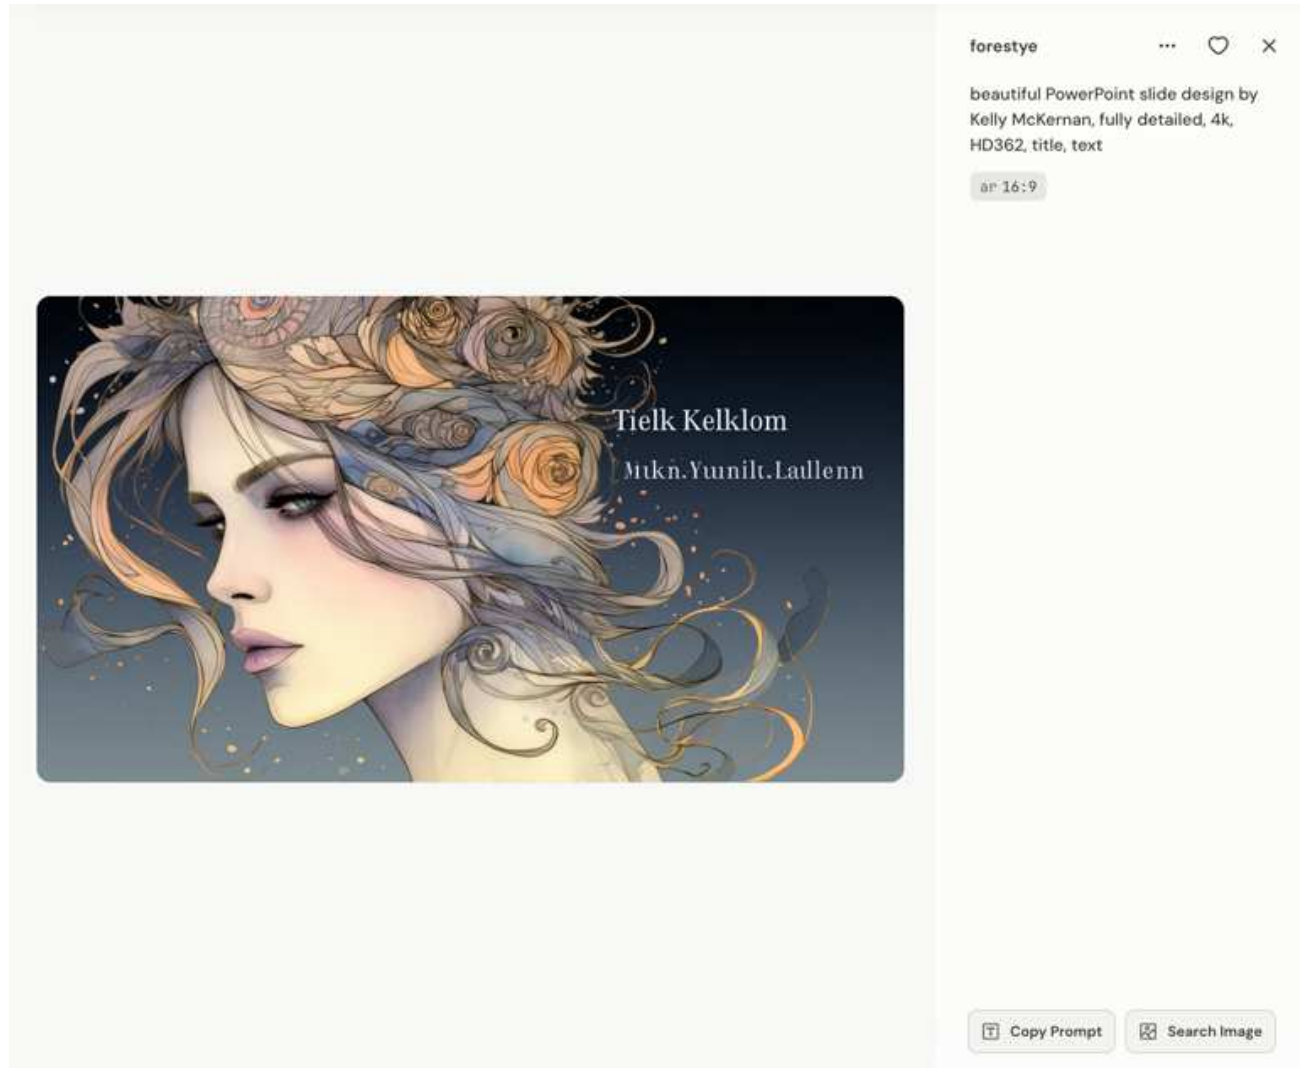

Search Image

Exhibit K: Midjourney Showcase — p.16

“Jingna Zhang” in prompt

Exhibit K: Midjourney Showcase — p.17

“Kelly McKernan” in prompt

lulurosie

...  

3/4 portrait of a woman with fully body chinese porcelain tattoos, blue and white Kelly McKernan --upbeta

 Copy Prompt

 Search Image

Exhibit K: Midjourney Showcase — p.18

“Kelly McKernan” in prompt

Exhibit K: Midjourney Showcase — p.19

“Kelly McKernan” in prompt

Exhibit K: Midjourney Showcase — p.20

“Kelly McKernan” in prompt

Exhibit K: Midjourney Showcase — p.21

“Kelly McKernan” in prompt

The screenshot displays a Midjourney AI-generated image of a woman with long, wavy brown hair, wearing a blue, patterned dress and a large, ornate necklace. She is surrounded by a dense arrangement of red and orange roses. The background is dark blue with a subtle pattern. In the top left corner of the image, there is a circular logo with the text "CUEMER ST MAILE & S MEINY".