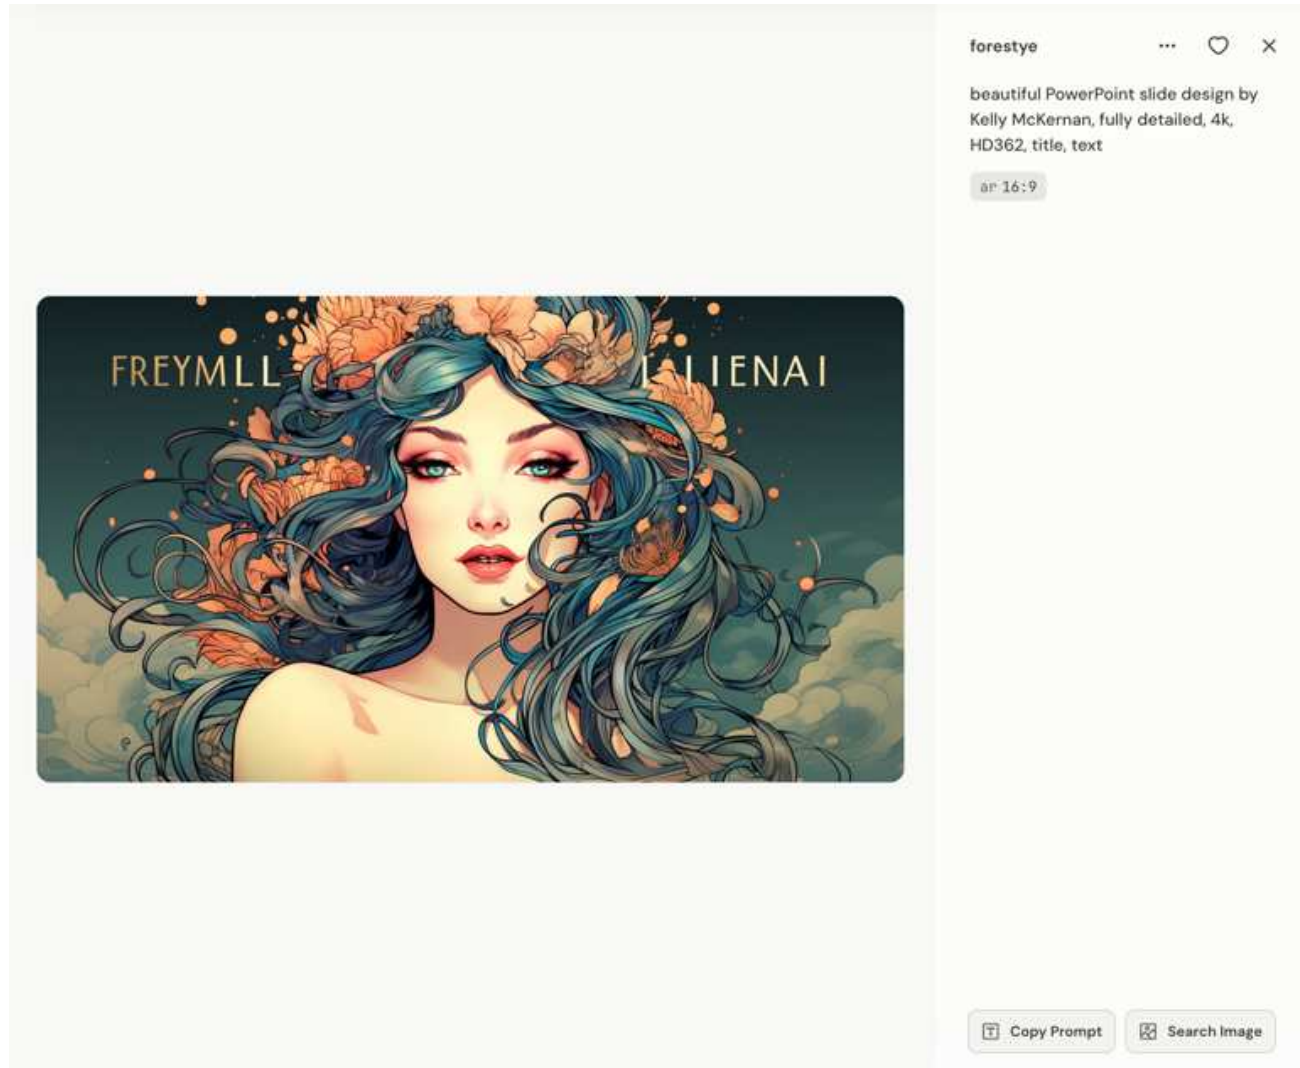

The image is a digital artwork depicting a woman with long dark hair, wearing a white, long-sleeved, button-up blouse, riding a large, white, bipedal dinosaur-like creature. The creature has a wide, open mouth showing sharp teeth. They are in a snowy, mountainous landscape. In the background, two other riders on dark horses are visible, one on the left and one on the right. The sky is a pale, hazy blue.

Search Image

Exhibit K: Midjourney Showcase — p.16

“Jingna Zhang” in prompt

Exhibit K: Midjourney Showcase — p.17

“Kelly McKernan” in prompt

lulurosie

...  

3/4 portrait of a woman with fully body chinese porcelain tattoos, blue and white Kelly McKernan --upbeta

 Copy Prompt

 Search Image

Exhibit K: Midjourney Showcase — p.18

“Kelly McKernan” in prompt

Exhibit K: Midjourney Showcase — p.19

“Kelly McKernan” in prompt

Exhibit K: Midjourney Showcase — p.20

“Kelly McKernan” in prompt

Exhibit K: Midjourney Showcase — p.21

“Kelly McKernan” in prompt

The screenshot displays a Midjourney AI-generated image of a woman with long, wavy brown hair, wearing a blue, patterned dress and a large, ornate necklace. She is surrounded by a dense arrangement of red and orange roses. The background is dark blue with a subtle pattern. In the top left corner of the image, there is a circular logo with the text "CUEMER ST MAILE & S MEINY".