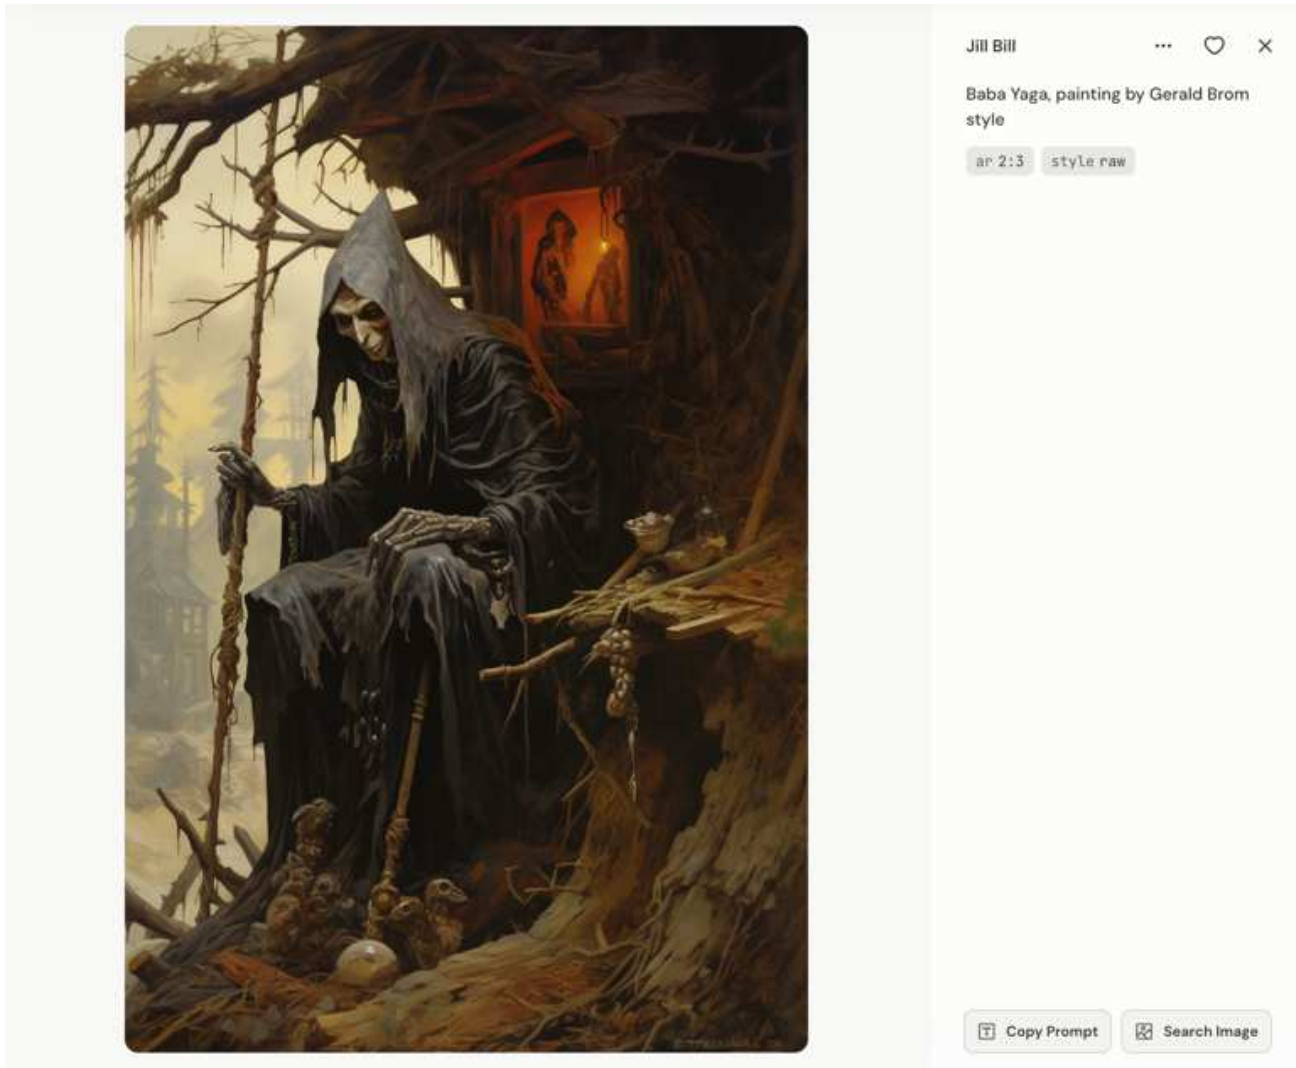

EXHIBIT K

(Midjourney Showcase)

Exhibit K: Midjourney Showcase — p.1

“Gerald Brom” in prompt

kathybishop

the king of fools, creativity takes
courage, negative space for the win,
style of Gerald Brom

style raw

 Copy Prompt

 Search Image

Exhibit K: Midjourney Showcase — p.2

“Gerald Brom” in prompt

ingyt

...  

Oil painting by Gerald Brom of a character, red demon from hell, very high quality 4K HD, full body

ar: 2:3

 Copy Prompt

 Search Image

Exhibit K: Midjourney Showcase — p.3

“Gerald Brom” in prompt

Exhibit K: Midjourney Showcase — p.4

“Gerald Brom” in prompt

Exhibit K: Midjourney Showcase — p.5

“Gerald Brom” in prompt

The image is a digital artwork depicting a woman with long dark hair, wearing a white, long-sleeved, button-up blouse, riding a large, white, bipedal dinosaur-like creature. The creature has a wide, open mouth showing sharp teeth. They are in a snowy, mountainous landscape. In the background, two other riders on dark horses are visible, one on the left and one on the right. The sky is a pale, hazy blue.