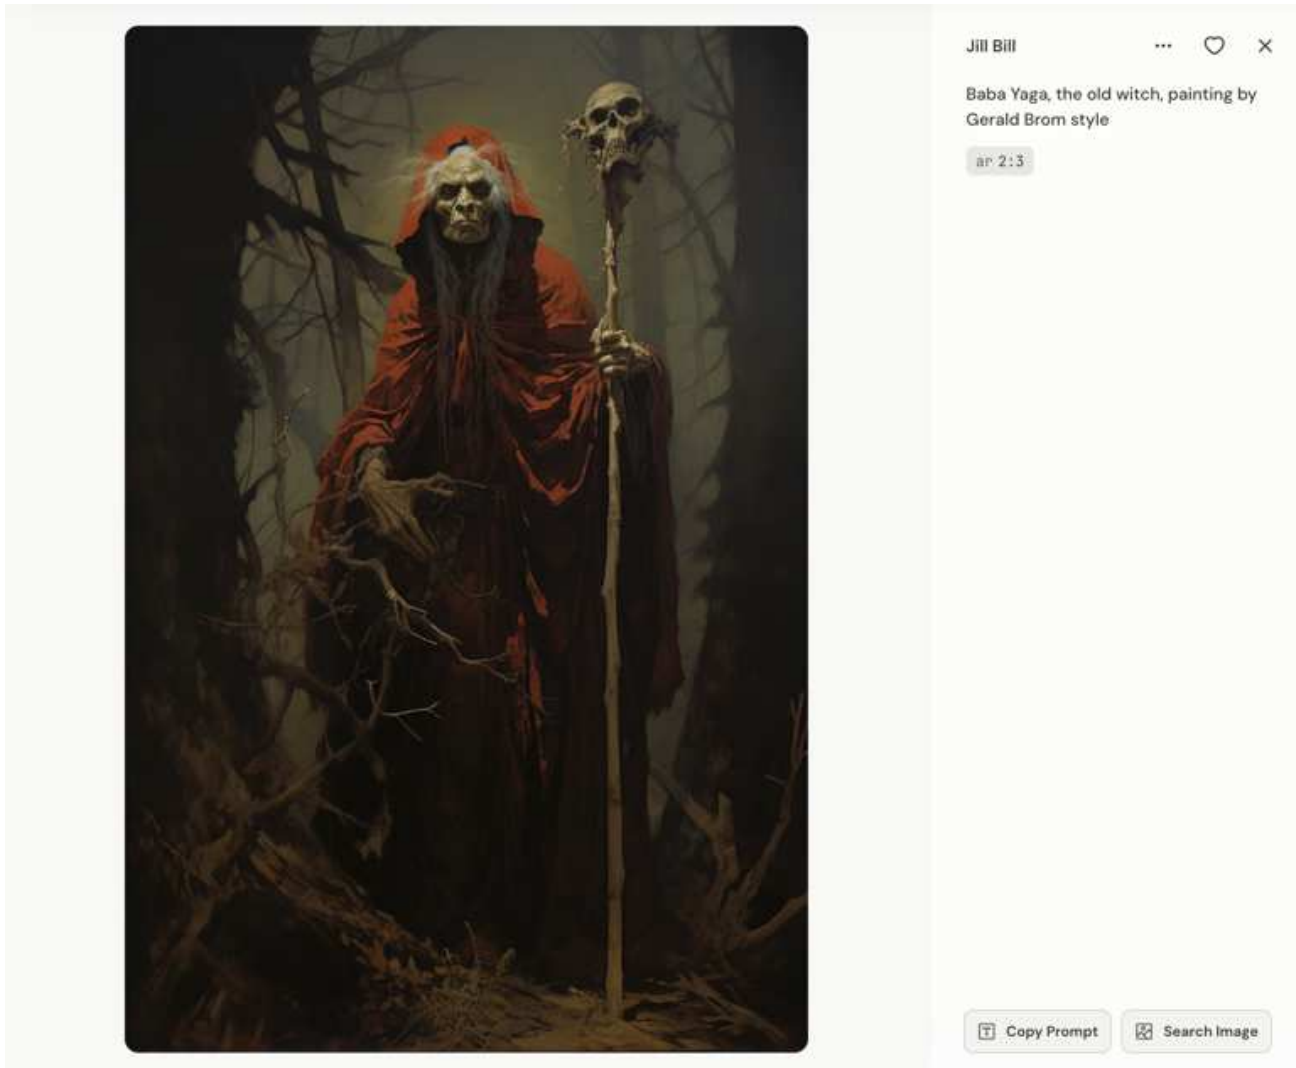

 Copy Prompt

 Search Image

Exhibit K: Midjourney Showcase — p.2

“Gerald Brom” in prompt

ingyt

...  

Oil painting by Gerald Brom of a character, red demon from hell, very high quality 4K HD, full body

ar: 2:3

 Copy Prompt

 Search Image

Exhibit K: Midjourney Showcase — p.3

“Gerald Brom” in prompt

Exhibit K: Midjourney Showcase — p.4

“Gerald Brom” in prompt

Exhibit K: Midjourney Showcase — p.5

“Gerald Brom” in prompt

Exhibit K: Midjourney Showcase — p.6

“Gregory Manchess” in prompt

Exhibit K: Midjourney Showcase — p.7

“Gregory Manchess” in prompt

Exhibit K: Midjourney Showcase — p.8

“Gregory Manchess” in prompt

The image shows a full-body AI-generated character sheet for a character named "MICHE GOCTIE GLI CE CANCE". The character is a man with dark hair, wearing a dark trench coat over a white shirt and a dark tie. He is wearing dark sunglasses and has a serious expression. He is holding a handgun in his right hand. The background is a light-colored wall with a grid pattern and some faint text. The character sheet includes a name, a description, and a list of traits.

The image is a digital artwork depicting a woman with long dark hair, wearing a white, long-sleeved, button-up blouse, riding a large, white, bipedal dinosaur-like creature. The creature has a wide, open mouth showing sharp teeth. They are in a snowy, mountainous landscape. In the background, two other riders on dark horses are visible, one on the left and one on the right. The sky is a pale, hazy blue.