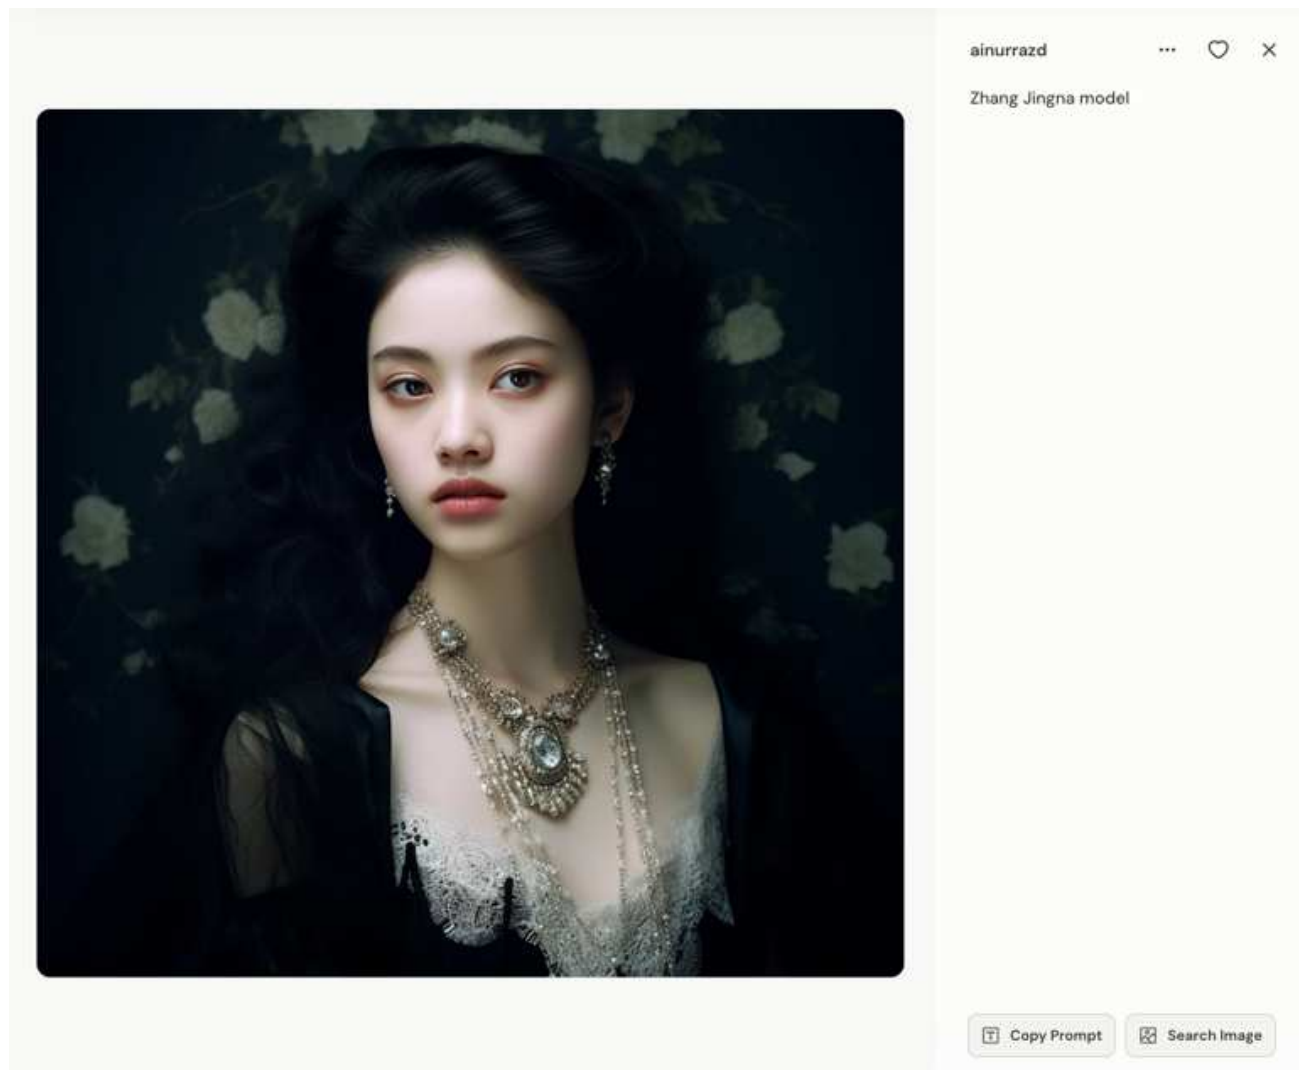

The image is a digital artwork depicting a woman with long dark hair, wearing a white, long-sleeved, button-up blouse, riding a large, white, bipedal dinosaur-like creature. The creature has a wide, open mouth showing sharp teeth. They are in a snowy, mountainous landscape. In the background, two other riders on dark horses are visible, one on the left and one on the right. The sky is a pale, hazy blue.

ar 1:1

Copy Prompt

Search Image

Exhibit K: Midjourney Showcase — p.13

“Jingna Zhang” in prompt

Exhibit K: Midjourney Showcase — p.14

“Jingna Zhang” in prompt

blackoak ...  

Zhang jingna, harpers bazaar, mid body portrait,

ar 8:12 s 258

 Copy Prompt  Search Image

Exhibit K: Midjourney Showcase — p.15

“Jingna Zhang” in prompt

katt_k

Zhang Jingna photoshoot

Copy Prompt