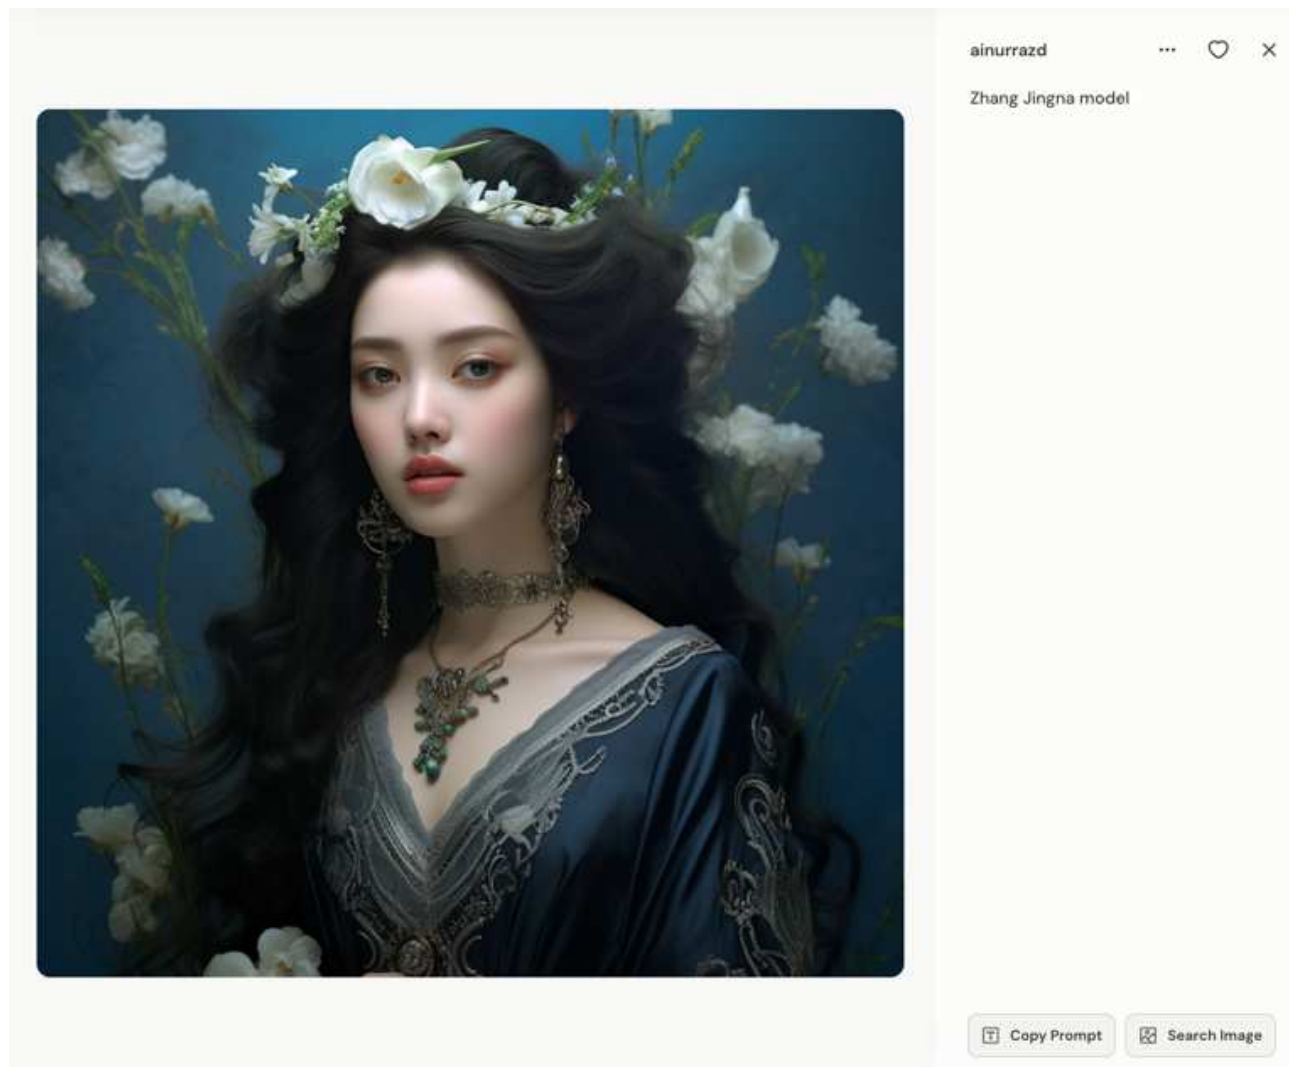

The image is a digital artwork depicting a woman with long dark hair, wearing a white, long-sleeved, button-up blouse, riding a large, white, bipedal dinosaur-like creature. The creature has a wide, open mouth showing sharp teeth. They are in a snowy, mountainous landscape. In the background, two other riders on dark horses are visible, one on the left and one on the right. The sky is a pale, hazy blue.

Zhang jingna, harpers bazaar, mid body portrait,

ar 8:12 s 258

 Copy Prompt  Search Image

Exhibit K: Midjourney Showcase — p.15

“Jingna Zhang” in prompt

katt_k

Zhang Jingna photoshoot

Copy Prompt

Search Image

Exhibit K: Midjourney Showcase — p.16

“Jingna Zhang” in prompt

Exhibit K: Midjourney Showcase — p.17

“Kelly McKernan” in prompt

lulurosie

...  

3/4 portrait of a woman with fully body chinese porcelain tattoos, blue and white Kelly McKernan --upbeta