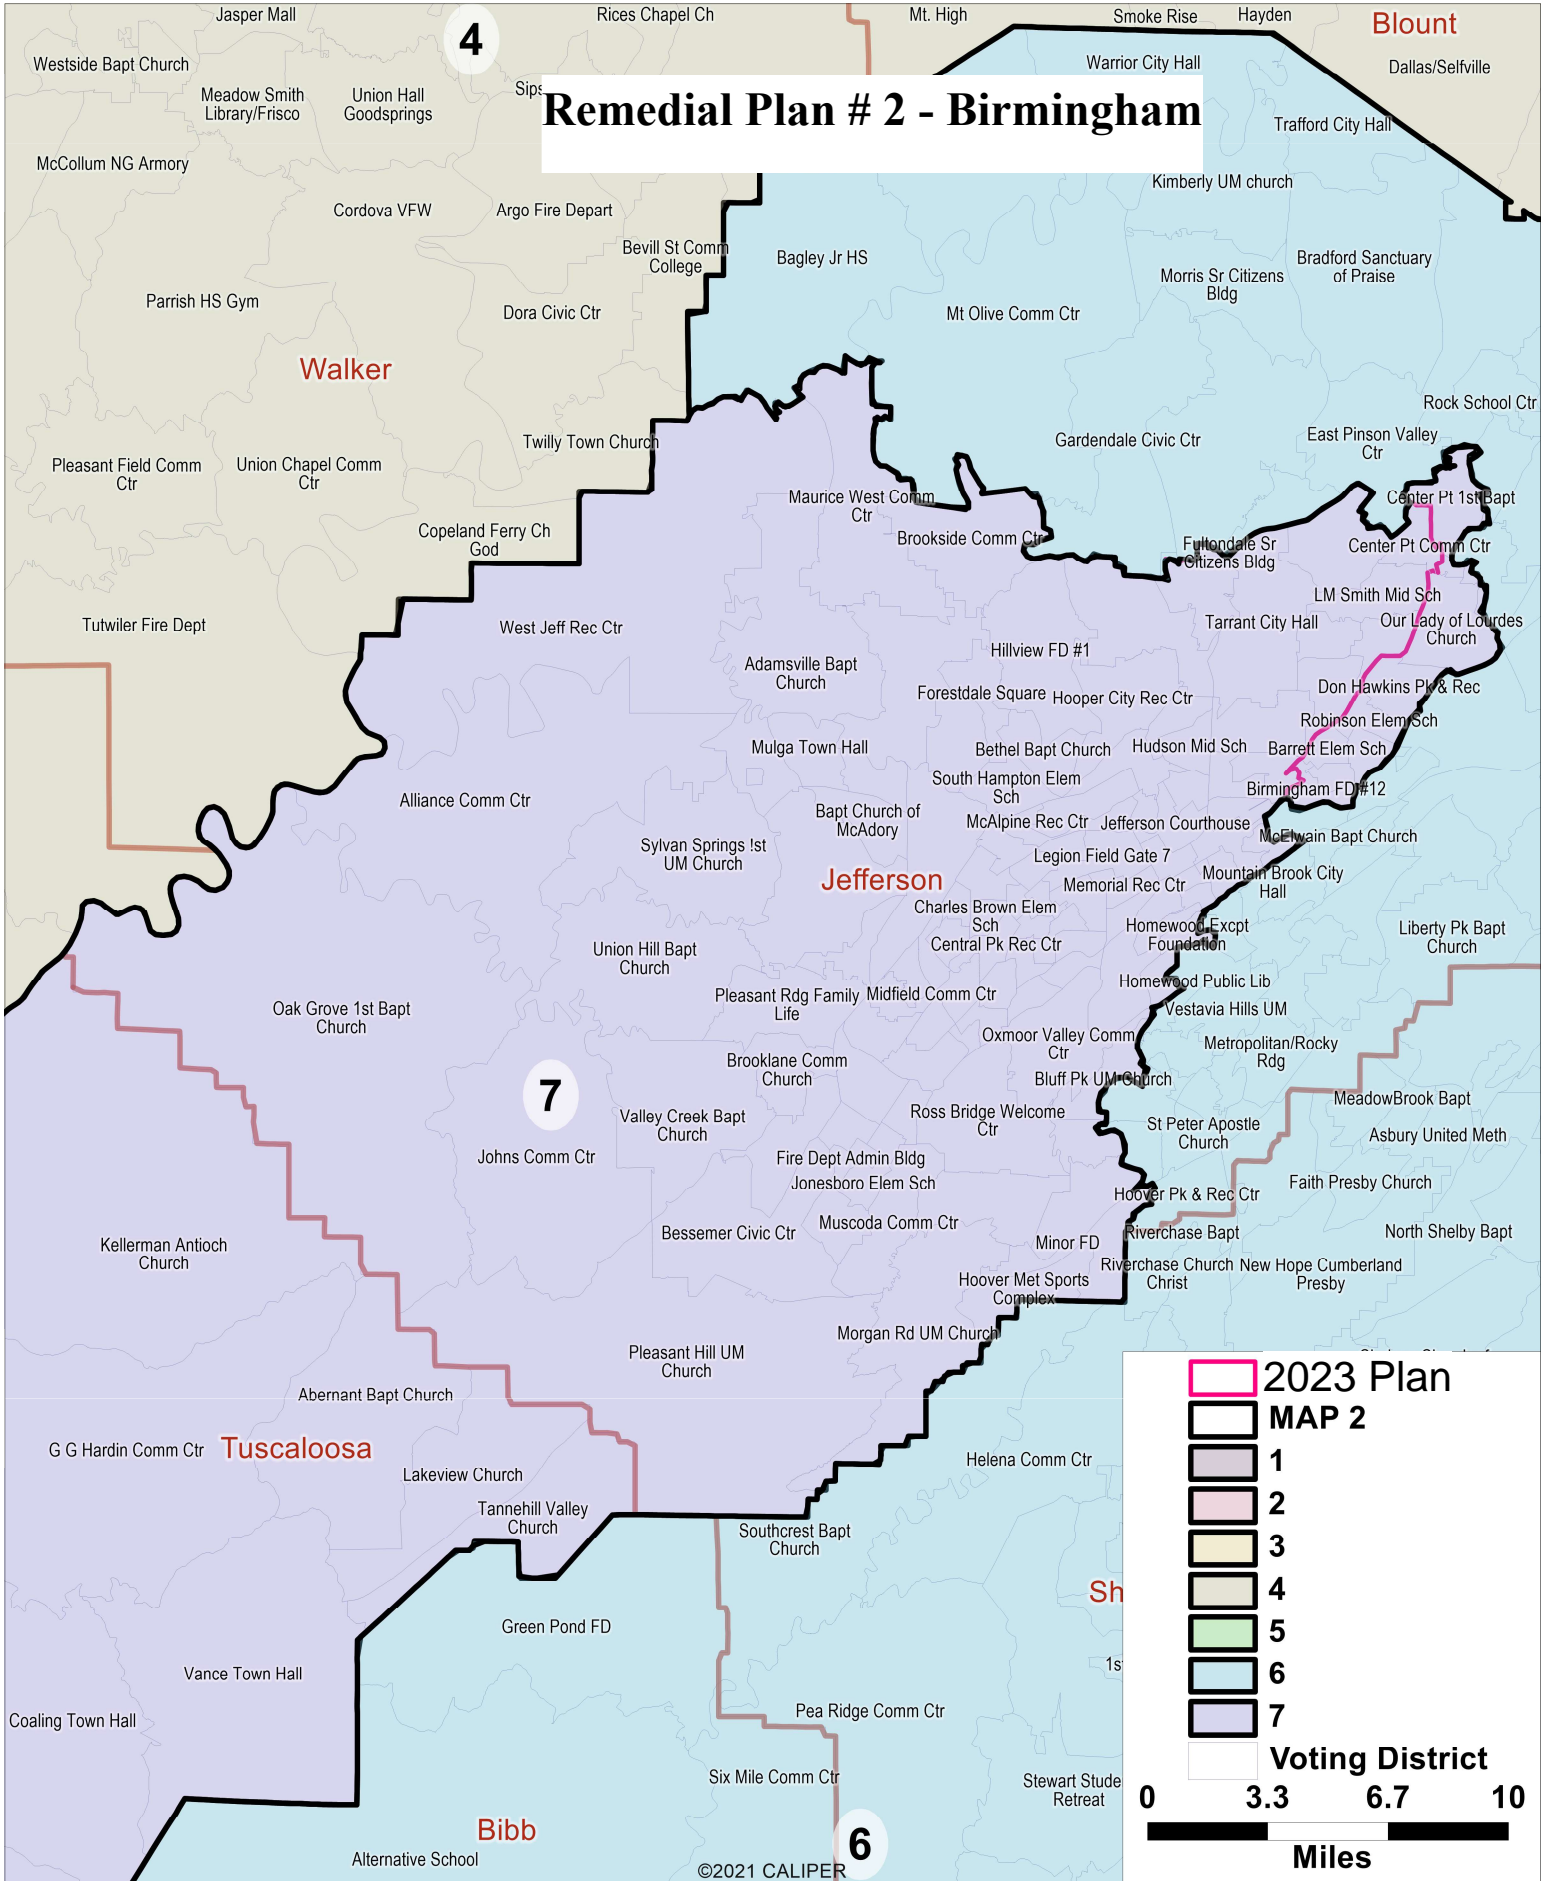

Remedial Plan # 2 - Birmingham

2023 Plan

MAP 2

1

2

3

4

5

6

7

Voting District

0 3.3 6.7 10

Miles