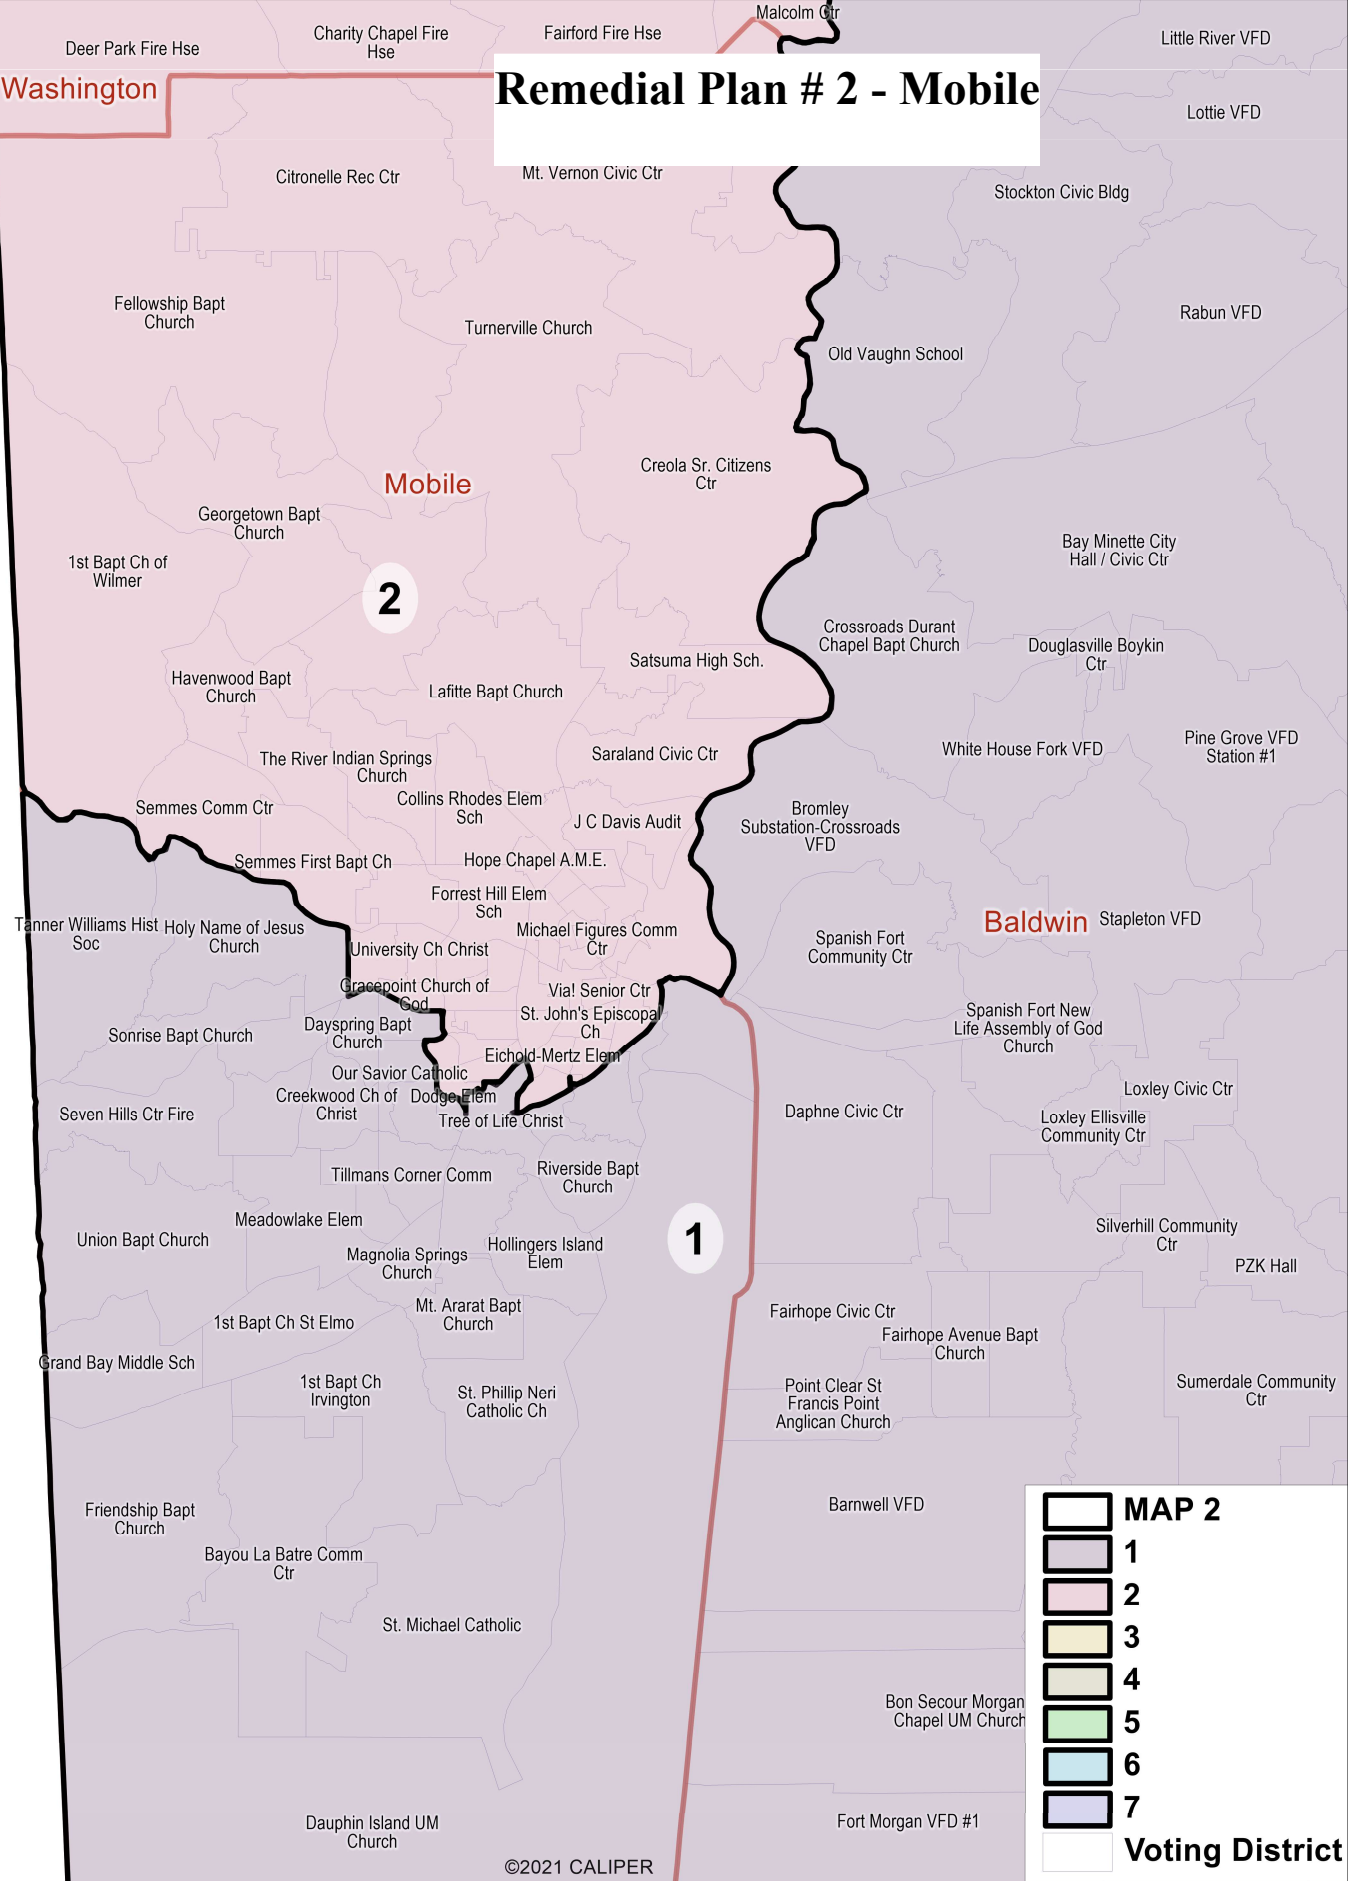

2

Baldwin

1

MAP 2

	1
	2
	3
	4
	5
	6
	7

Voting District

Plan Name: RemedialPlan2

Plan Type: Congress