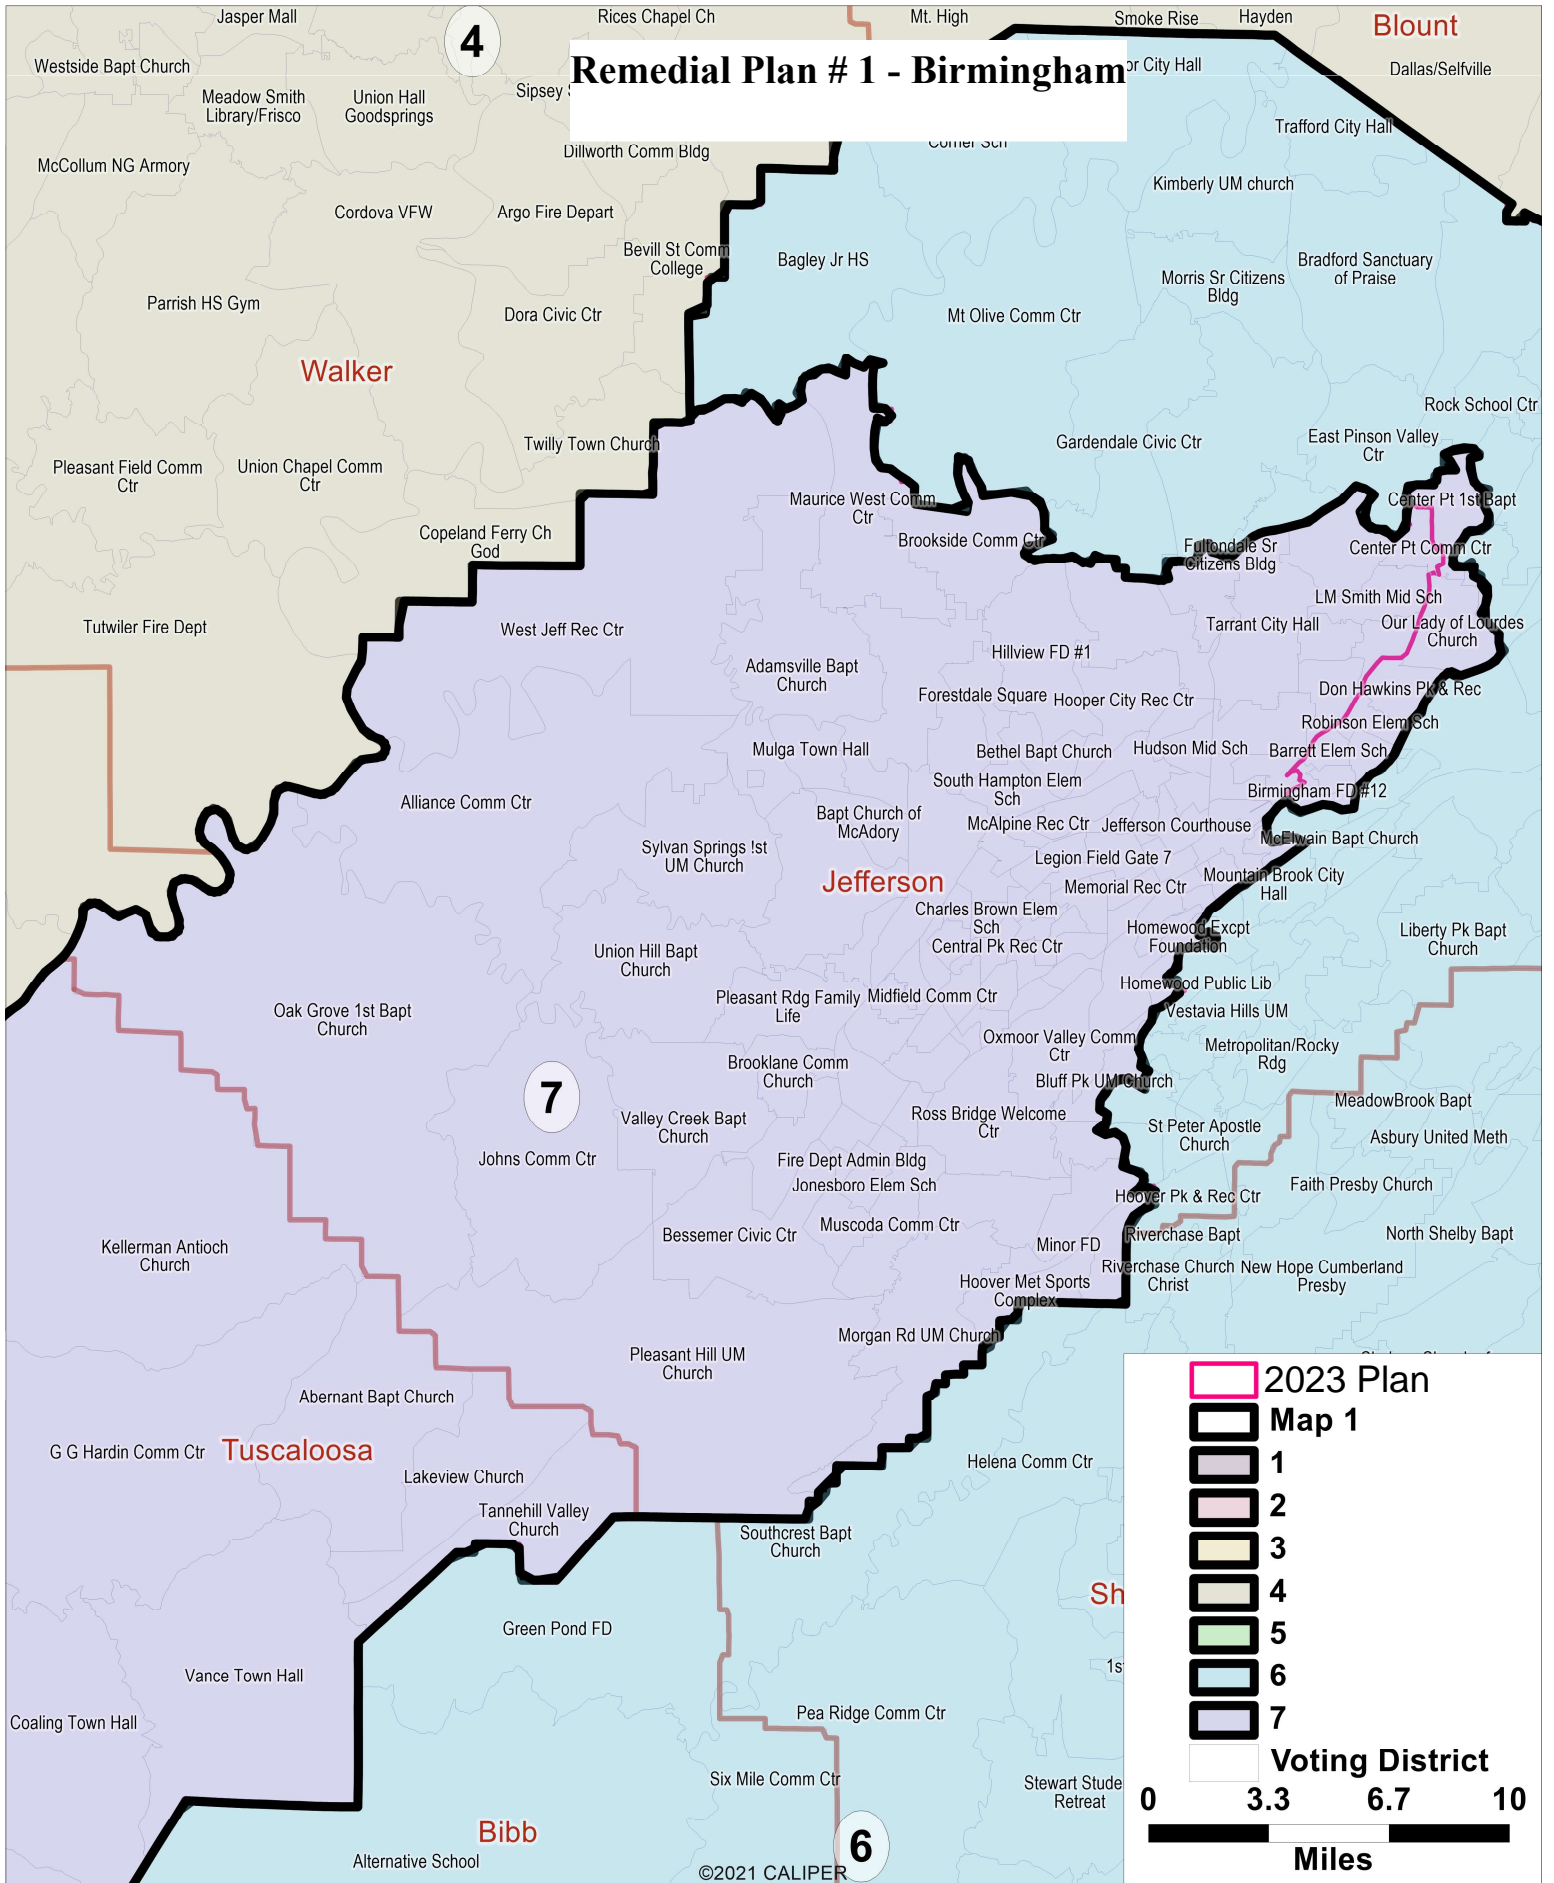

4

7

6

Blount

Walker

Jefferson

Tuscaloosa

Bibb

Sh

1s