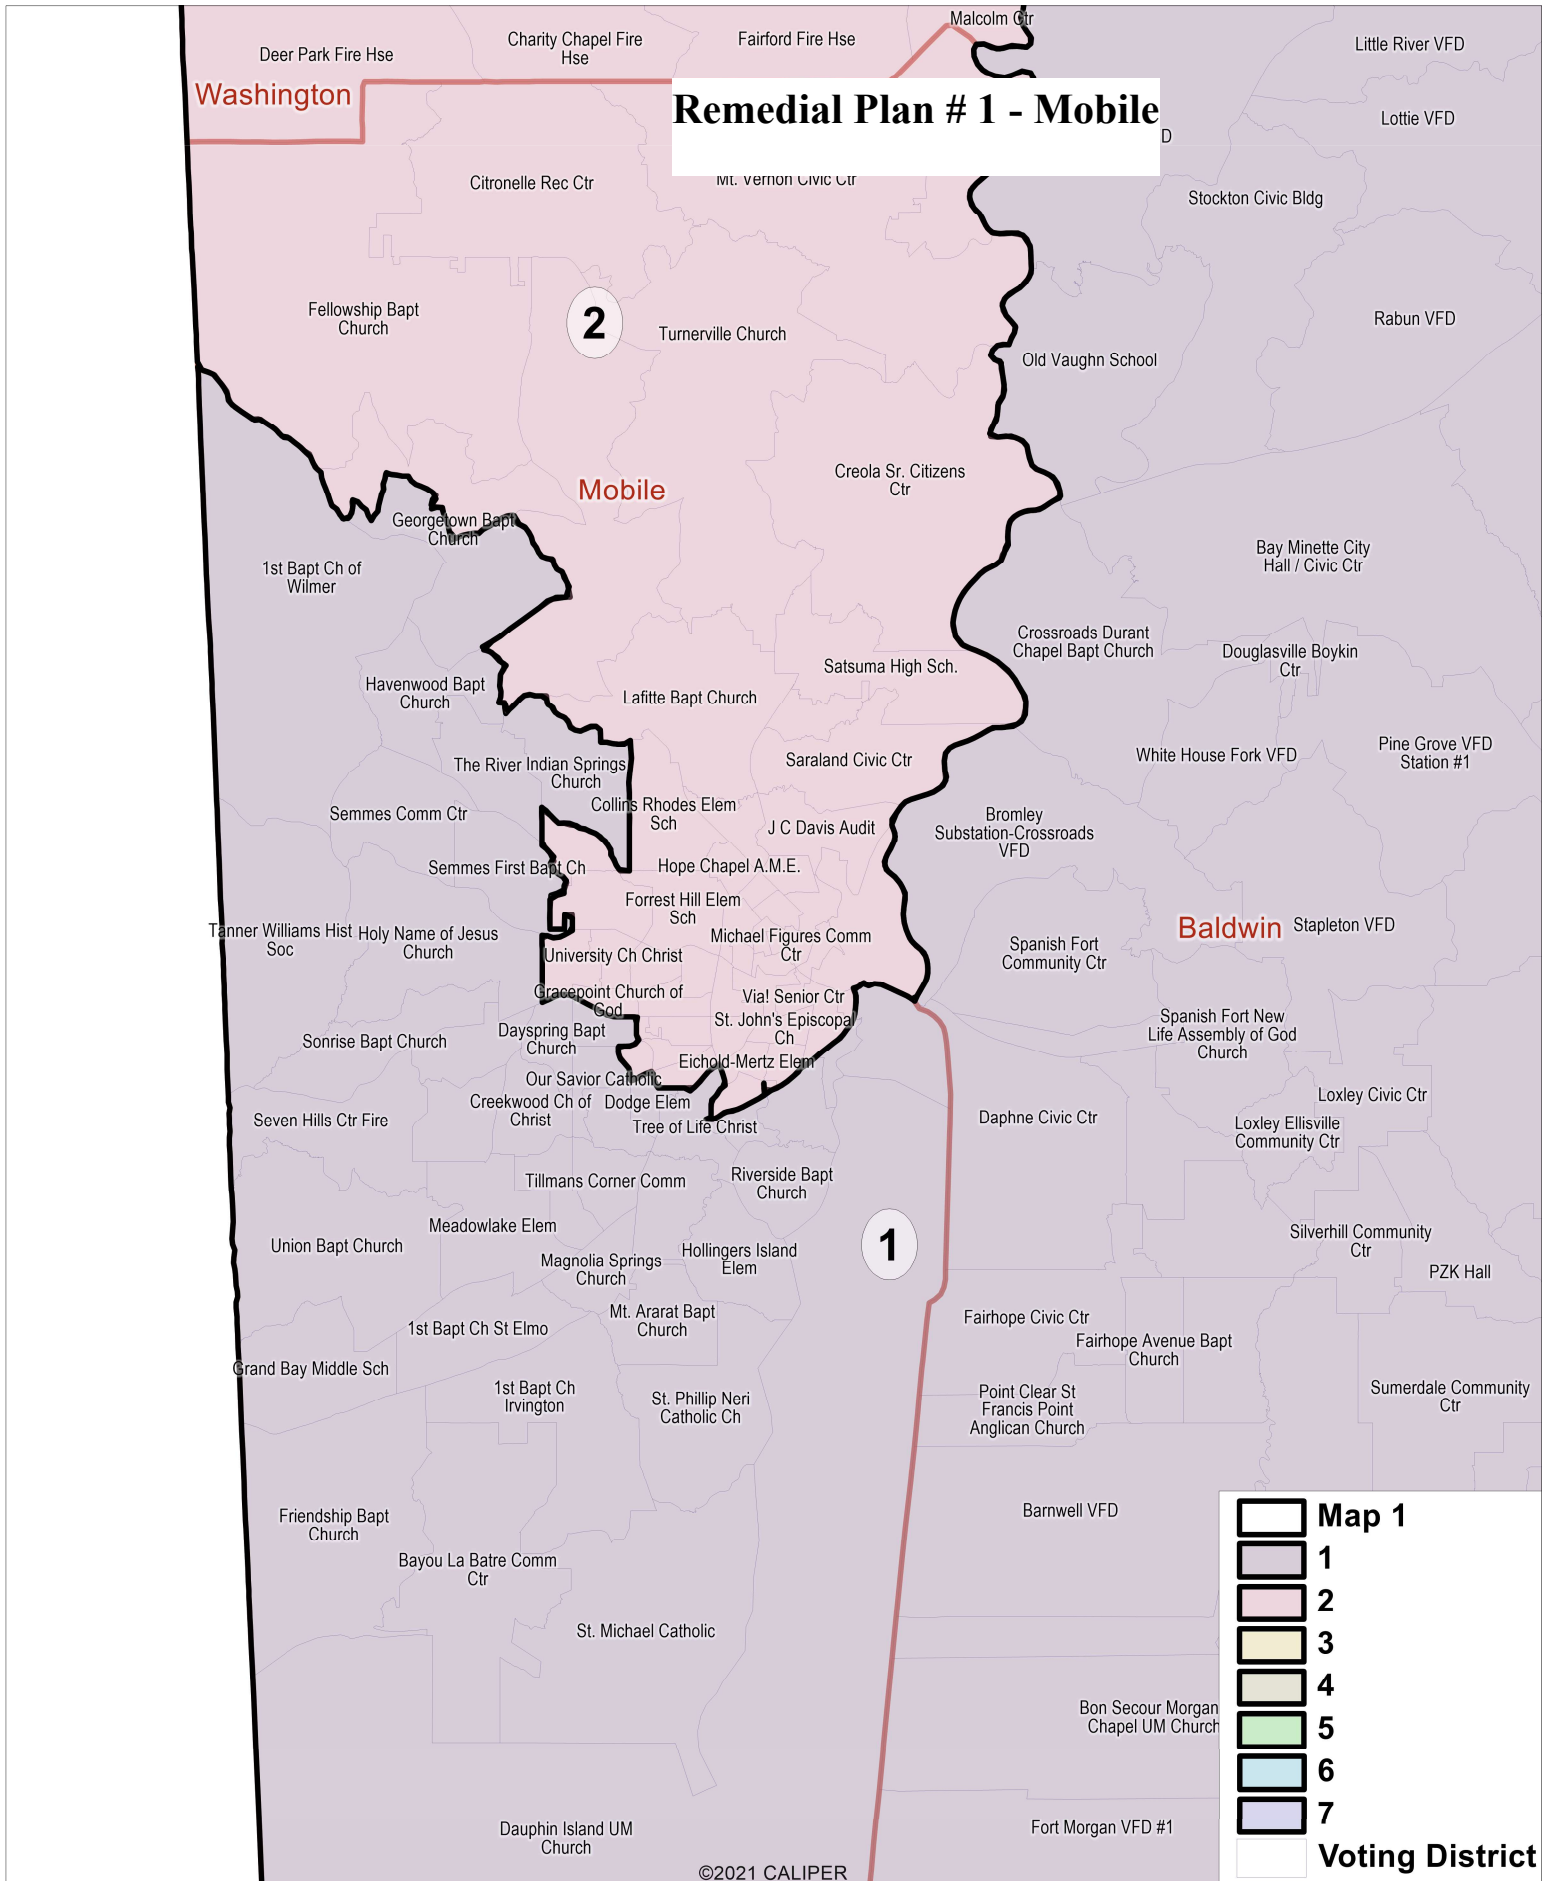

Washington

Remedial Plan # 1 - Mobile

2

Mobile

1

Baldwin

Deer Park Fire Hse

Charity Chapel Fire Hse

Fairford Fire Hse

Malcolm Ctr

Little River VFD

Lottie VFD

Citronelle Rec Ctr

mt. vernon Civic Ctr

Stockton Civic Bldg

Fellowship Bapt Church

Turnerville Church

Old Vaughn School

Rabun VFD

Georgetown Bapt Church

Creola Sr. Citizens Ctr

Bay Minette City Hall / Civic Ctr

1st Bapt Ch of Wilmer

Havenwood Bapt Church

Lafitte Bapt Church

Satsuma High Sch.

Crossroads Durant Chapel Bapt Church

Douglasville Boykin Ctr

Semmes Comm Ctr

Collins Rhodes Elem Sch

J C Davis Audit

Bromley Substation-Crossroads VFD

White House Fork VFD

Pine Grove VFD Station #1

Semmes First Bapt Ch

Hope Chapel A.M.E.

Spanish Fort Community Ctr

Stapleton VFD

Tanner Williams Hist Soc

Holy Name of Jesus Church

Forrest Hill Elem Sch

Michael Figures Comm Ctr

Spanish Fort New Life Assembly of God Church

Sonrise Bapt Church

Dayspring Bapt Church

Via! Senior Ctr

St. John's Episcopal Ch

Loxley Civic Ctr

Seven Hills Ctr Fire

Creekwood Ch of Christ

Dodge Elem

Tree of Life Christ

Daphne Civic Ctr

Loxley Ellisville Community Ctr

Tillmans Corner Comm

Riverside Bapt Church

Loxley Civic Ctr

Union Bapt Church

Meadowlake Elem

Hollingers Island Elem

1

Silverhill Community Ctr

PZK Hall

1st Bapt Ch St Elmo

Mt. Ararat Bapt Church

Fairhope Civic Ctr

Fairhope Avenue Bapt Church

Sumerdale Community Ctr

Grand Bay Middle Sch

1st Bapt Ch Irvington

St. Phillip Neri Catholic Ch

Point Clear St Francis Point Anglican Church

Friendship Bapt Church

Bayou La Batre Comm Ctr

St. Michael Catholic

Barnwell VFD

Bon Secour Morgan Chapel UM Church

Dauphin Island UM Church

Fort Morgan VFD #1